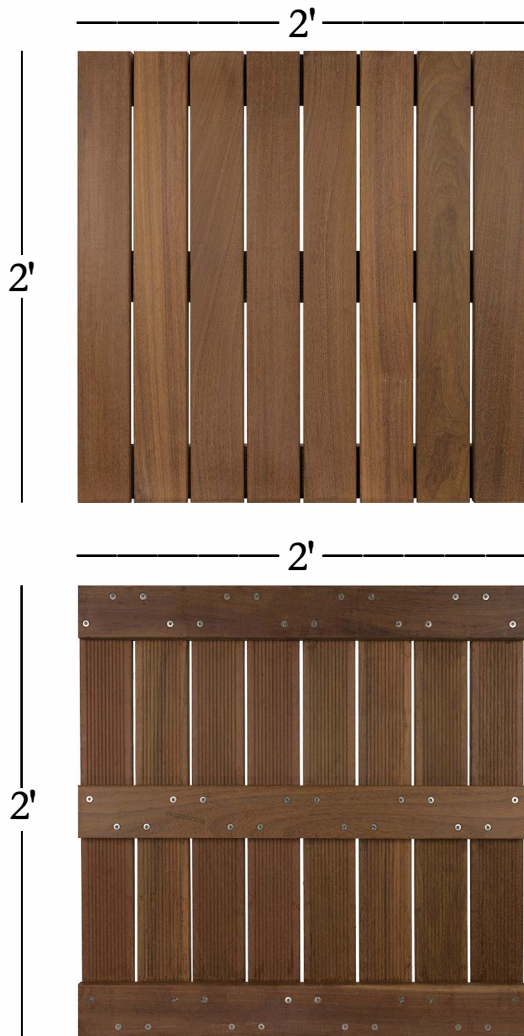

Preston Woodcraft™

IPÊ 2'x2' SMOOTH DECK TILE

- **Species:** Ipê (Tabebuia spp.)
- **Dimensions:** 1-11/16" x 23-7/8" x 23-7/8"
(2' x 2' spacing when aligned with adjoining tiles)
- **Color:** primarily brown tones
- **Hardness (Janka Ball):** 3,850 lbs
- **Fire Rating:** Class A (ASTM E108-07)
- **Weight:** approx. 25 lbs.
- **Weight per ft²:** approx. 6.5 lbs.
- Produced with corner slots for pedestal system hold-down
- Constructed with stainless steel screws
Lacey Act compliant, sustainably harvested

This Ipê 2 x 2 smooth deck tile is our most popular product. A classic and tidy style, typically installed in a parquet fashion. The rich and warm brown color and varied grain of these Ipê deck tiles makes any plaza or deck a more inviting space. In addition, Ipê is one of the hardest woods in the world, and has abundant natural oil and mineral content, and because of this, it will outlast every other organic deck product.